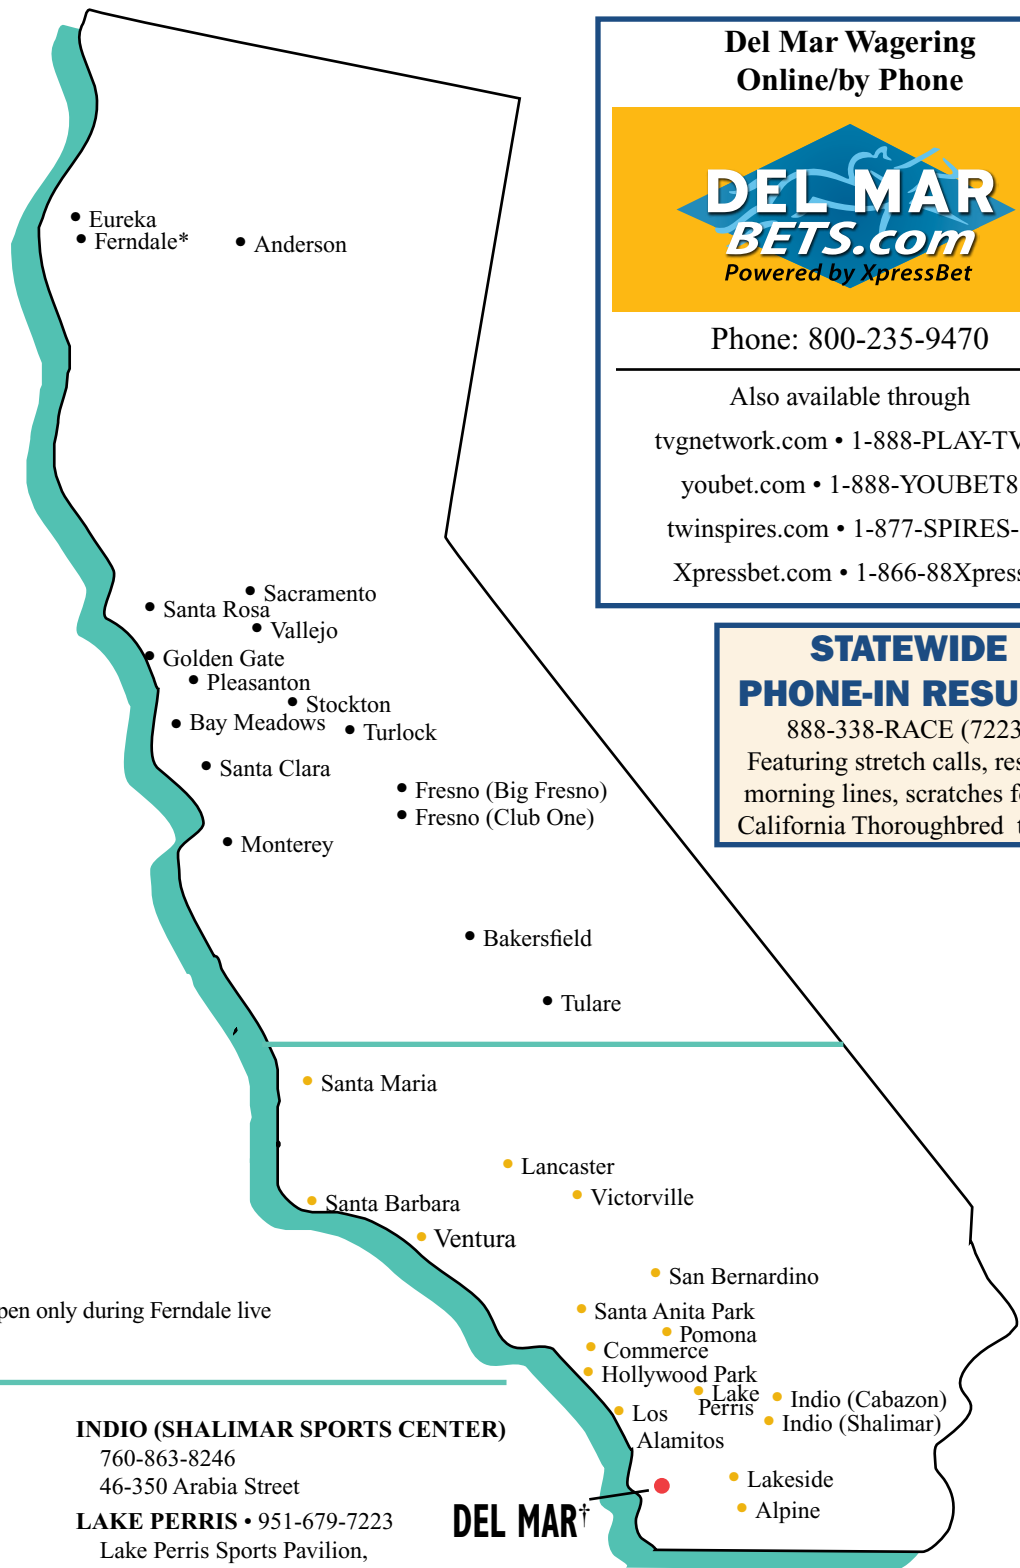

California Satellite Wagering Sites

Northern California Off-Track Locations

1. **ANDERSON** • 530-378-6787
   Shasta District Fair, 1890 Briggs Street
2. **BAKERSFIELD** • 661-833-4929
   Kern County Fairgrounds,
   1142 South P Street
3. **BAY MEADOWS** • 650-573-4540
   2600 S. Delaware Street, San Mateo
4. **EUREKA** • 707-445-1756
   Redwood Acres Fair, 3750 Harris Street
5. **FERNDALE*** • 707-786-9511
   Humboldt County Fair, 1250 5th St.
6. **FRESNO** • 559-453-3258
   Big Fresno Fair, 1121 Chance Avenue
7. **FRESNO** • 559-497-3011
   Fresno Club One, 1033 Van Ness Avenue
8. **GOLDEN GATE FIELDS** • 510-559-7310
   1100 Eastshore Highway, Albany
9. **MONTEREY** • 831-372-0315
   Monterey County Fair,
   2004 Fairgrounds Road
10. **PLEASANTON** • 925-426-7622
    Alameda County Fair,
    4501 Pleasanton Avenue
11. **SACRAMENTO** • 916-263-3279
    California State Fair & Exposition,
    1600 Exposition Boulevard
12. **SANTA CLARA** • 408-494-3278
    Santa Clara County Fair, 344 Tully Road
13. **SANTA ROSA** • 707-524-6340
    Sonoma County Fair,
    1350 Bennett Valley Road
14. **STOCKTON** • 209-466-3589
    San Joaquin County Fair,
    1658 South Airport Way
15. **TULARE** • 559-686-7616
    Tulare County Fair,
    215 Martin Luther King, Jr. Avenue
16. **TURLOCK** • 209-634-2870
    Stanislaus County Fair,
    900 N. Broadway
17. **VALLEJO** • 707-552-9797
    Solano County Fair,
    900 Fairgrounds Drive

*Satellite open only during Ferndale live meeting.

**Del Mar Wagering
Online/by Phone**

**DEL MAR
BETS.com**
Powered by XpressBet

Phone: 800-235-9470

Also available through
tvgnetwork.com • 1-888-PLAY-TVG
youbet.com • 1-888-YOUBET8
twinspires.com • 1-877-SPIRES-1
Xpressbet.com • 1-866-88Xpress

**STATEWIDE
PHONE-IN RESULTS**
888-338-RACE (7223)
Featuring stretch calls, results,
morning lines, scratches for all
California Thoroughbred tracks

Southern California Off-Track Locations

1. **ALPINE** • 619-659-1770/800-847-6537
   Viejas Casino & Turf Club,
   5000 Willows Road
2. **COMMERCE** • 323-721-2100
   Commerce Casino • 6131 Telegraph Rd.
3. **DEL MAR†** • 858-755-1167
   Surfside Race Place,
   Del Mar Fairgrounds, 2260 Jimmy Durante Blvd.
4. **FAIRPLEX PARK (POMONA)** • 909-865-4630
   1101 W. McKinley Avenue
5. **HOLLYWOOD PARK** • 310-419-1500
   1050 S. Prairie Avenue, Inglewood
6. **INDIO (CABAZON)** • 760-342-5000
   Fantasy Springs Casino,
   84-245 Indio Springs Drive

1. **INDIO (SHALIMAR SPORTS CENTER)**
   760-863-8246
   46-350 Arabia Street
2. **LAKE PERRIS** • 951-679-7223
   Lake Perris Sports Pavilion,
   18700 Lake Perris Drive
3. **LAKESIDE** • 619-328-3913
   Barona Valley Ranch & Casino
   1932 Wildcat Canyon Road
4. **LANCASTER** • 661-948-6060
   Antelope Valley Fairgrounds, 2551 W. Ave. H
5. **LOS ALAMITOS RACE COURSE**
   714-820-2800
   4961 Katella Avenue, Cypress
6. **SAN BERNARDINO** • 909-885-7223
   National Orange Show Sports Center,
   930 South Arrowhead Avenue
7. **SANTA ANITA PARK** • 626-574-7223
   285 W. Huntington Drive, Arcadia

1. **SANTA BARBARA** • 805-682-2187
   Earl's Place, Earl Warren Showgrounds,
   3400 Calle Real
2. **SANTA MARIA** • 805-346-2426
   Santa Maria Fair Park,
   937 S. Thornburg Street
3. **VENTURA** • 805-653-2533
   Derby Club at Seaside Park,
   10 West Harbor Boulevard
4. **VICTORVILLE** • 760-951-7223
   San Bernardino County Fairgrounds,
   14800 Seventh Street

†Satellite not open during Del Mar live meeting.