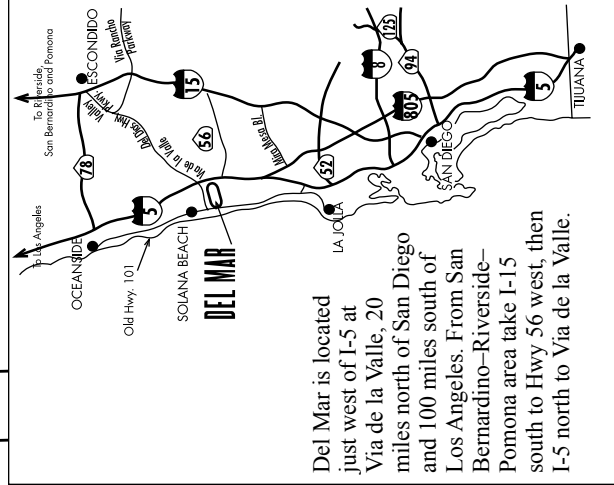

Note: CAPS indicate advertised stakes; others are overnight stakes. ✓ Indicates Breeders' Cup "Win and You're In" series race.

Mileage to Del Mar:

Oceanside.....	17
San Diego.....	20
Tijuana.....	34
San Juan Capistrano.....	48
Anaheim.....	79
Santa Anita (Arcadia).....	96
Hollywood Park	
(Inglewood).....	108
Santa Barbara.....	195
Las Vegas.....	330
Phoenix.....	363
San Francisco.....	457
Albuquerque.....	829
Portland.....	1,219
Dallas.....	1,359
Seattle.....	1,399
New Orleans.....	1,821
Chicago.....	2,041
Louisville.....	2,104
Miami.....	2,655
New York City.....	2,788

INTERSTATE 5

Del Mar is located just west of I-5 at Via de la Valle, 20 miles north of San Diego and 100 miles south of Los Angeles. From San Bernardino-Riverside-Pomona area take I-15 south to Hwy 56 west, then I-5 north to Via de la Valle.

STEVENS AVE.

VIA DE LA VALLE

VIA DE LA VALLE

SOLANA GATE

VIA DE LA VALLE

VIA DE LA VALLE

TRAINING TRACK

MAIN STABLE GATE